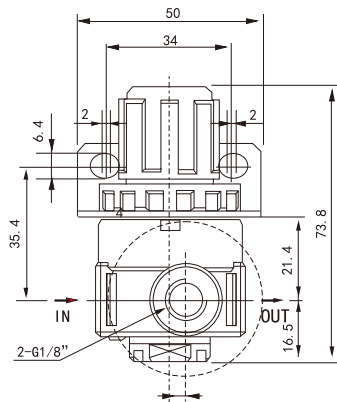

## 外形尺寸圖 / Overall Dimension Drawing (mm)

AR1500: G1/8"  
AR2000: G1/4"

**AR**

BR2000: G1/4"  
BR3000: G3/8"  
BR4000: G1/2"

**BR**