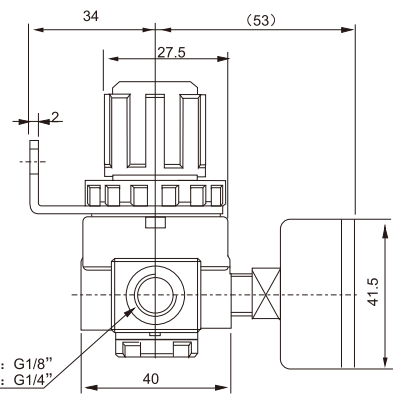

# AR、BR系列調壓閥 / AR, BR Series Regulator

## 外形尺寸圖 / Overall Dimension Drawing (mm)

AR1500: G1/8"  
AR2000: G1/4"

**AR**

BR2000: G1/4"  
BR3000: G3/8"  
BR4000: G1/2"

**BR**