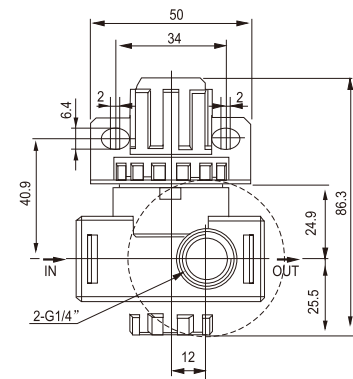

# AR、BR系列調壓閥 / AR, BR Series Regulator

## 外形尺寸圖 / Overall Dimension Drawing (mm)

AR1500: G1/8"  
AR2000: G1/4"

**AR**

BR2000: G1/4"  
BR3000: G3/8"  
BR4000: G1/2"

**BR**