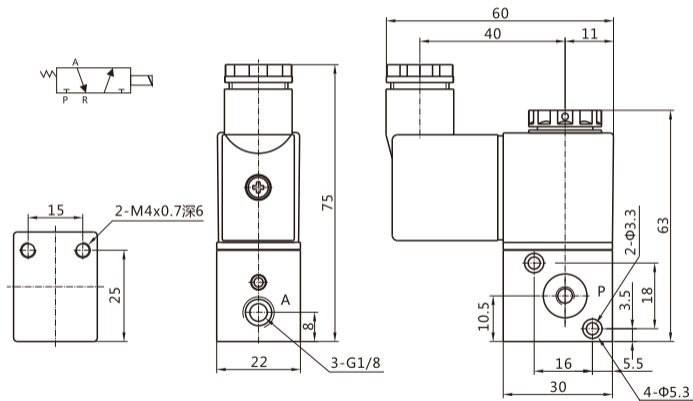

3V系列電磁閥 / 3V Series Series Solenoid Valve

外型尺寸圖 / Overall Dimension Drawing(mm)

3V1-06

3V1-06P