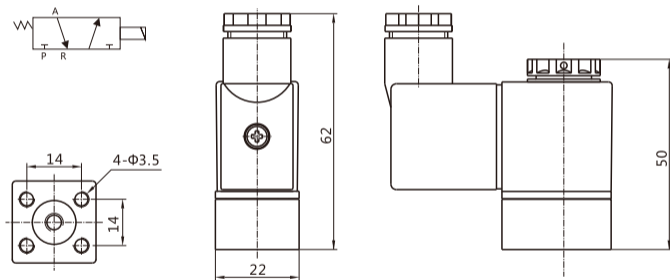

3V系列電磁閥 / 3V Series Series Solenoid Valve

外型尺寸圖 / Overall Dimension Drawing(mm)

3V1-06

3V1-06P