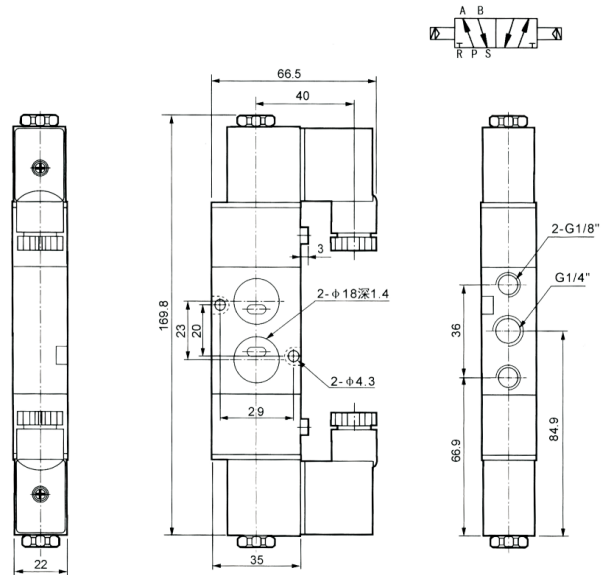

BV系列板式電磁閥 / BV Series Namur Valve

外型尺寸圖 / Overall Dimension Drawing (mm)

BV 210-08

BV 220-08

BV 310-10

BV 320-10