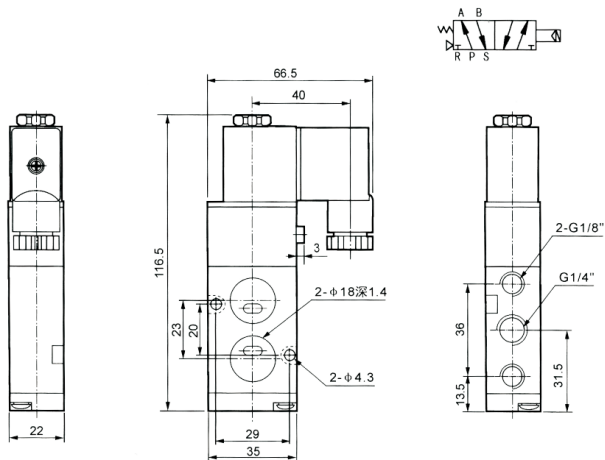

BV系列板式電磁閥 / BV Series Namur Valve

外型尺寸圖 / Overall Dimension Drawing (mm)

BV 210-08

BV 220-08

BV 310-10

BV 320-10