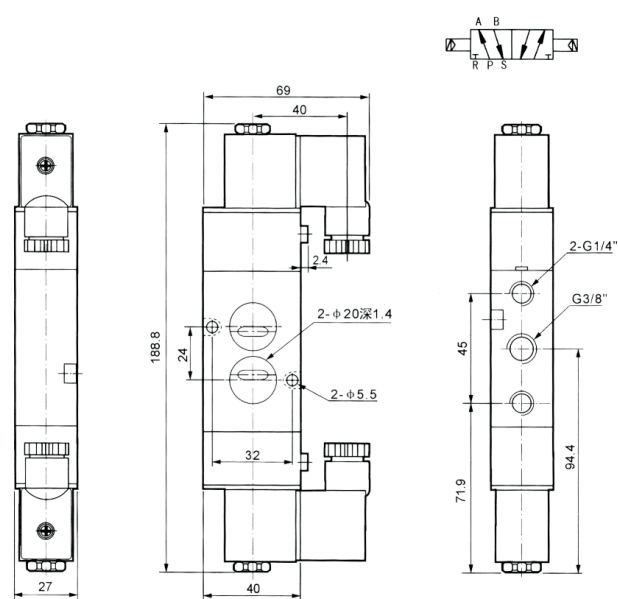

BV系列板式電磁閥 / BV Series Namur Valve

外型尺寸圖 / Overall Dimension Drawing (mm)

BV 210-08

BV 220-08

BV 310-10

BV 320-10