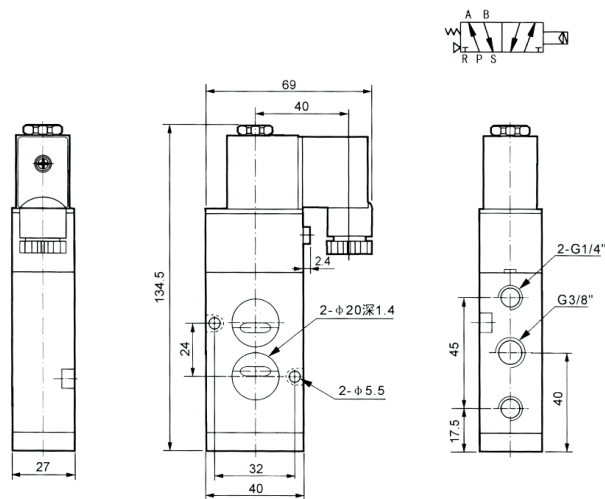

BV系列板式電磁閥 / BV Series Namur Valve

外型尺寸圖 / Overall Dimension Drawing (mm)

BV 210-08

BV 220-08

BV 310-10

BV 320-10