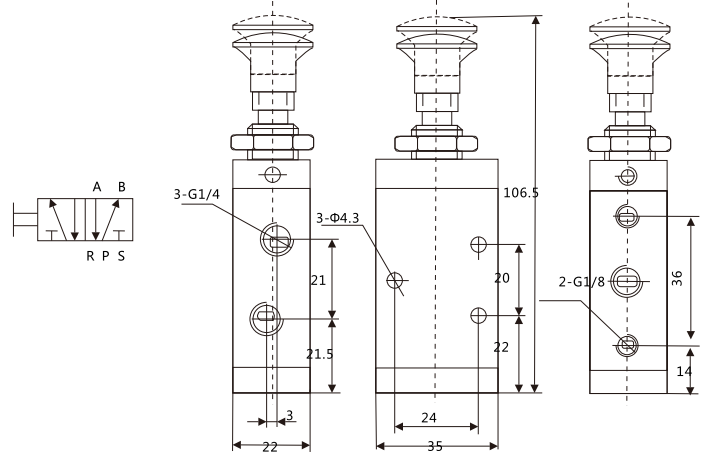

4R · 3R系列手拉閥 / 4R · 3R Hand-draw Valve

外型尺寸圖 / Overall Dimension Drawing (mm)

4R110-06

4R210-08

4R310-10

4R410-15