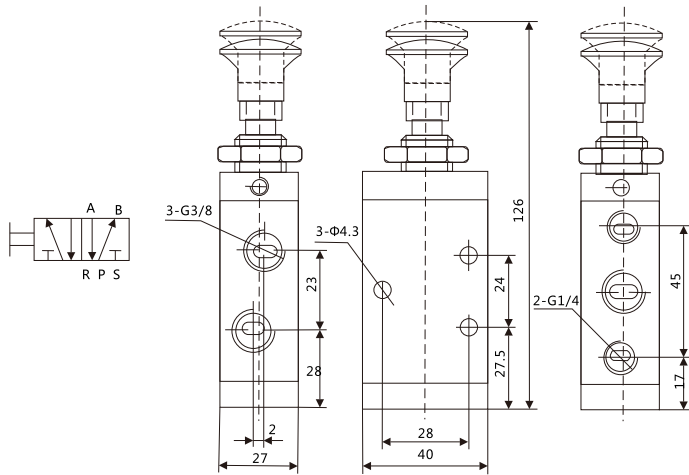

4R · 3R系列手拉閥 / 4R · 3R Hand-draw Valve

外型尺寸圖 / Overall Dimension Drawing (mm)

4R110-06

4R210-08

4R310-10

4R410-15