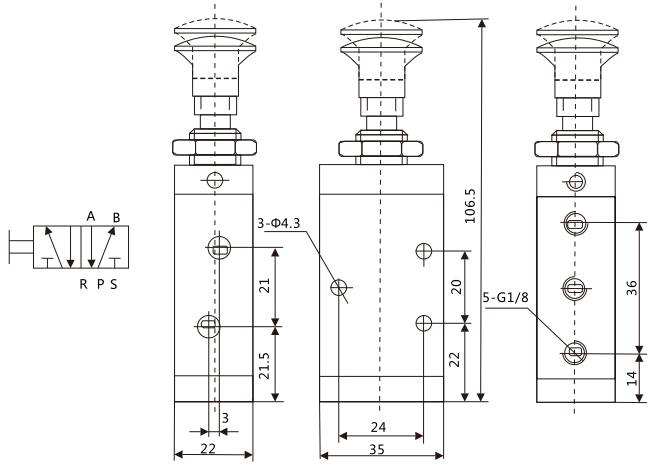

4R · 3R系列手拉閥 / 4R · 3R Hand-draw Valve

外型尺寸圖 / Overall Dimension Drawing (mm)

4R110-06

4R210-08

4R310-10

4R410-15