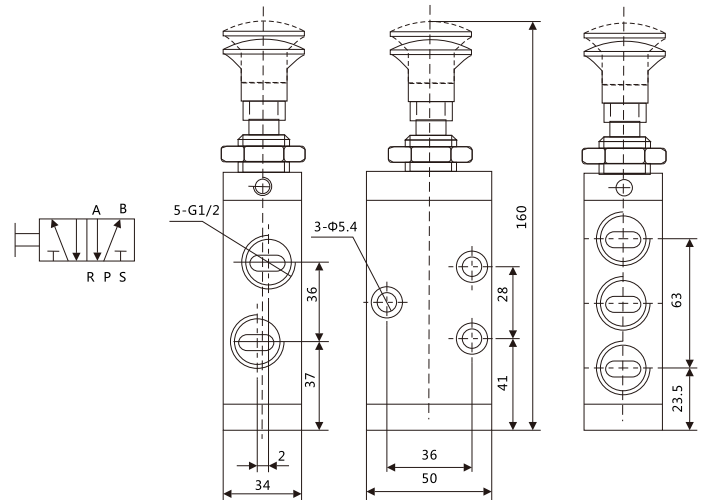

4R · 3R系列手拉閥 / 4R · 3R Hand-draw Valve

外型尺寸圖 / Overall Dimension Drawing (mm)

4R110-06

4R210-08

4R310-10

4R410-15