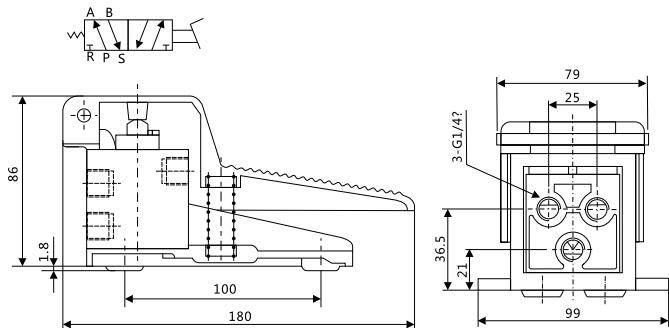

4F系列腳踏閥 / 4F Foot Valve

外型尺寸圖 / Overall Dimension Drawing (mm)

4F210-08

4F210-08L

4F210-08G

4F210-08LG