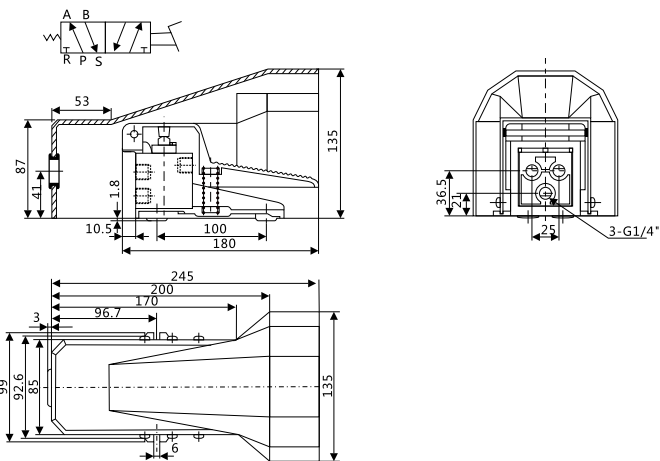

4F系列腳踏閥 / 4F Foot Valve

外型尺寸圖 / Overall Dimension Drawing (mm)

4F210-08

4F210-08L

4F210-08G

4F210-08LG