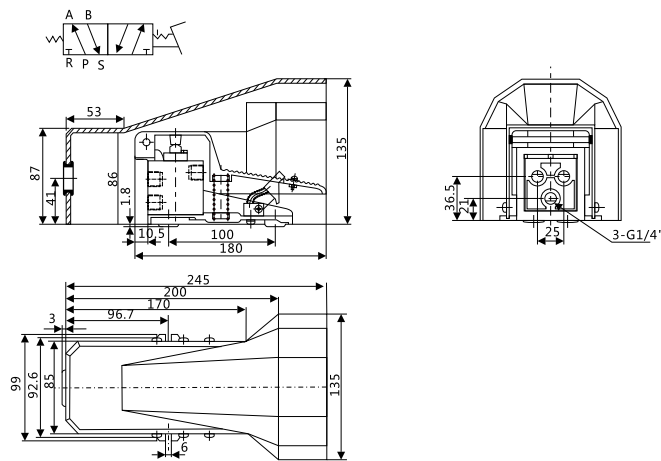

4F系列腳踏閥 / 4F Foot Valve

外型尺寸圖 / Overall Dimension Drawing (mm)

4F210-08

4F210-08L

4F210-08G

4F210-08LG