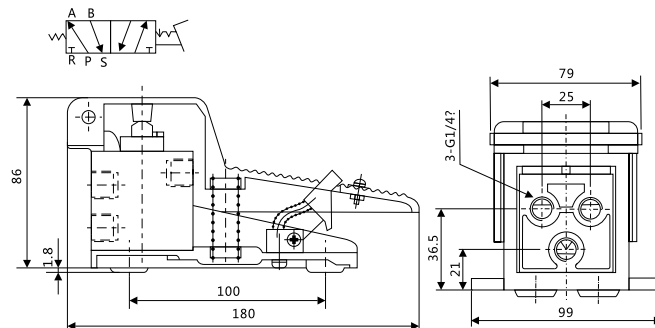

4F系列腳踏閥 / 4F Foot Valve

外型尺寸圖 / Overall Dimension Drawing (mm)

4F210-08

4F210-08L

4F210-08G

4F210-08LG